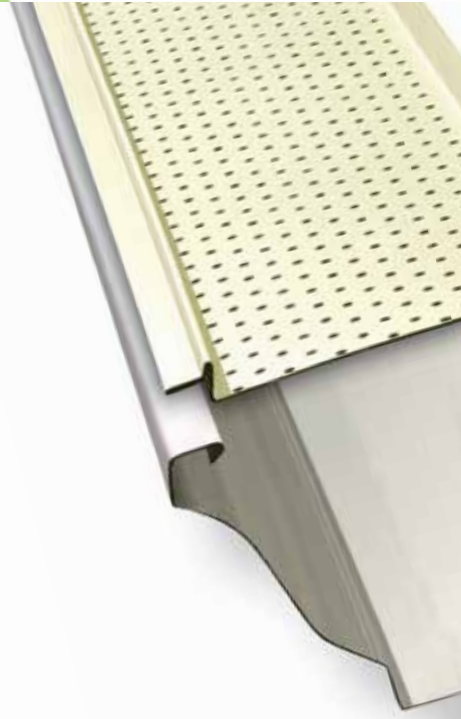

 **LEAF RELIEF**
by PLY GEM

The Exterior Experts

AEROTECH
GUTTERS • SIDING • WINDOWS

Proud to be a Mastic Elite Contractor

Gutter protection
that really works.®

Proven effective year after year.

Homeowners choose Leaf Relief® for one simple reason — it works. (We wouldn't have installed so much of it if it didn't.) In fact, Leaf Relief has protected over 100 million

The patented design keeps debris out of gutters while allowing water to drain freely. All it takes is a normal breeze to lift debris away.*

*Dry leaves require 6 mph winds, wet debris requires 23 mph winds.

LEAF RELIEF[®] by PLY GEM

In addition to leaves and debris, Leaf Relief keeps birds and squirrels out of your gutters. Leaf Relief screws to the front of your gutters and a flexible flap fits securely at the back — without voiding your roof warranty. Sturdy aluminum or copper construction strengthens gutters and helps resist damage from ladders, wind, snow and ice.